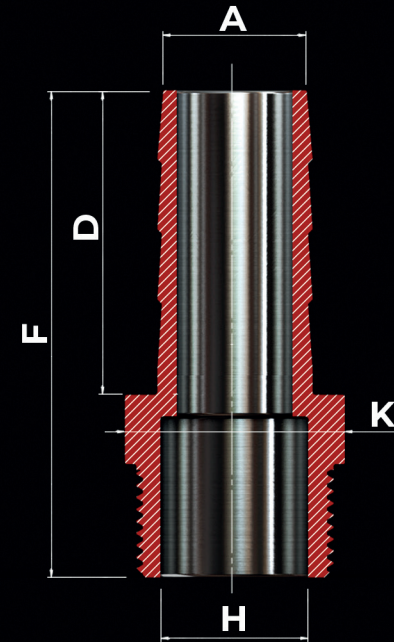

# Hose Nipple

OD	A	D	F	H	K
1/8"	7,5	21,0	38,0	5,0	11,7
1/4"	7,5	23,0	42,0	8,3	14,6
3/8"	8,5	25,0	47,8	10,7	19,0
1/2"	13,0	35,0	60,5	14,5	22,7
3/4"	19,0	42,5	70,0	20,0	28,6
1"	25,0	52,0	82,0	25,6	35,6
1.1/4"	32,0	51,0	82,9	34,1	44,5
1.1/2"	38,5	57,0	90,4	40,3	50,6
2"	50,6	69,5	108,0	51,3	62,6
2.1/2"	63,5	87,0	132,0	64,0	77,7
3"	75,5	97,0	145,0	77,8	81,5
4"	101,5	104,0	154,3	102,5	117,5

## Manufacture Material

Stainless Steel ASTM  
A351 CF8 (304)

## Extremity

BSP 150#

All measures may change  
without prior notice