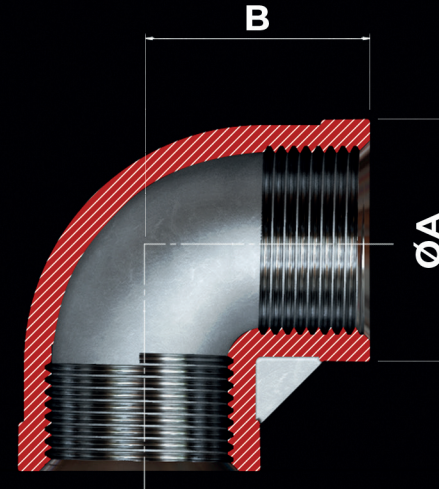

90° Elbow

OD	ØA	B
1/8"	14,5	16,5
1/4"	17,3	19,0
3/8"	21,0	21,4
1/2"	27,1	27,0
3/4"	32,4	31,8
1"	40,4	37,0
1.1/4"	50,0	42,7
1.1/2"	56,3	48,0
2"	67,0	55,5
2.1/2"	85,0	69,1
3"	99,2	77,8
4"	124,0	93,0

Manufacture Material

Stainless Steel ASTM
A351 CF8 (304)

Extremity

BSP 150#

All measures may change
without prior notice